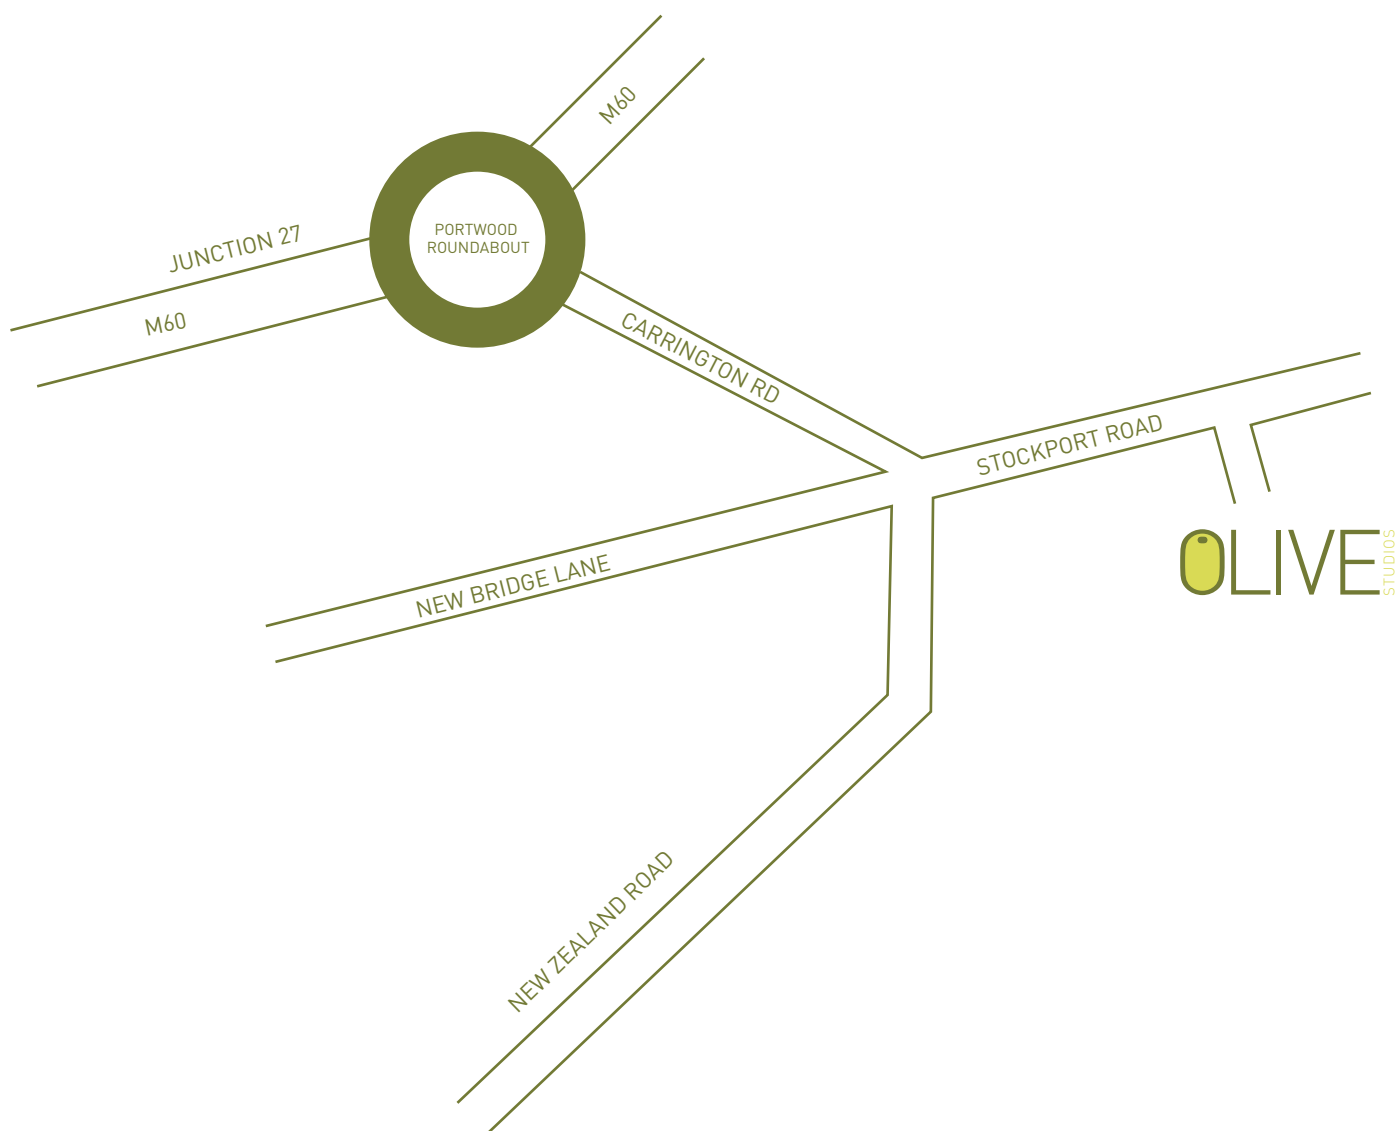

How to find us

Exit M60 At junction 27, take the A560 exit to M'cr/Buxton/Stockport (East)/A6

At the roundabout, take the 4th exit onto B6104/Carrington Rd

Continue to follow B6104

Turn left on to Stockport Road West

Turn right in to Pear Mill Industrial Estate

OLIVE STUDIOS

6th Floor, Pear Industrial Estate, Lower Bredbury, Stockport SK6 2BP
Tel: 0161 217 1151

OLIVE STUDIOS